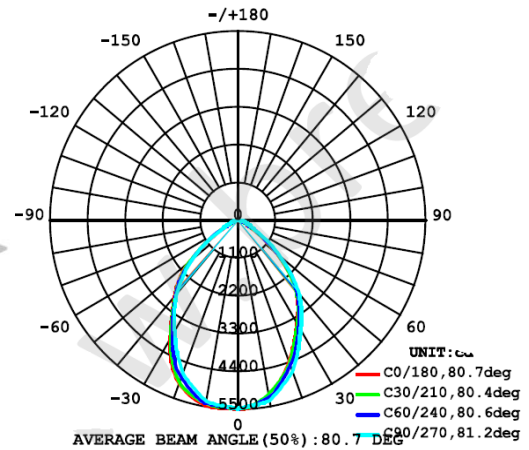

Newport G3 150lm/W

FEATURES

- Die Cast Aluminium Housing
- Injection Molded Polymer Lenses
- LED Type: Lumileds 3030
- Driver: Meanwell
- Beam Angle 80°
- Working Temperature Range: -15°C to 40°C
- Voltage: AC200-240V
- Power Factor: >0.95
- Colour Render Index (CRI): >RA80
- Full 5-year warranty

OPTIONS

- 0-10V or DALI Dimmable
- Available in optional CCT: 3000/4000/5700K
- Available in black, white or custom colour trims
- Motion Detector Available on Surface Mount Models

MODEL NO	WATTAGE	EFFICACY (Lumens/Watt)	SIZE
AES-RK-GS60W-01-G3-R	60W	150	430mmW x 430mmL x 112mmH
AES-RK-GS80W-01-G3-R	80W	150	430mmW x 430mmL x 112mmH
AES-RK-GS100W-01-G3-R	100W	150	430mmW x 430mmL x 112mmH
AES-RK-GS120W-01-G3-R	120W	150	430mmW x 430mmL x 112mmH
AES-RK-GS150W-01-G3-R	150W	150	430mmW x 430mmL x 112mmH
AES-RK-GS180W-01-G3-R	180W	150	430mmW x 430mmL x 112mmH
AES-RK-GS200W-01-G3-R	200W	150	430mmW x 430mmL x 112mmH
AES-RK-GS60W-01-G3-SM	60W	150	430mmW x 430mmL x 97mmH
AES-RK-GS80W-01-G3-SM	80W	150	430mmW x 430mmL x 97mmH
AES-RK-GS100W-01-G3-SM	100W	150	430mmW x 430mmL x 97mmH
AES-RK-GS120W-01-G3-SM	120W	150	430mmW x 430mmL x 97mmH
AES-RK-GS150W-01-G3-SM	150W	150	430mmW x 430mmL x 97mmH
AES-RK-GS180W-01-G3-SM	180W	150	430mmW x 430mmL x 97mmH
AES-RK-GS200W-01-G3-SM	200W	150	430mmW x 430mmL x 97mmH
AES-RK-GS60W-01-G3-P	60W	150	430mmW x 430mmL x 255mmH
AES-RK-GS80W-01-G3-P	80W	150	430mmW x 430mmL x 255mmH
AES-RK-GS100W-01-G3-P	100W	150	430mmW x 430mmL x 255mmH
AES-RK-GS120W-01-G3-P	120W	150	430mmW x 430mmL x 255mmH
AES-RK-GS150W-01-G3-P	150W	150	430mmW x 430mmL x 255mmH
AES-RK-GS180W-01-G3-P	180W	150	430mmW x 430mmL x 255mmH
AES-RK-GS200W-01-G3-P	200W	150	430mmW x 430mmL x 255mmH