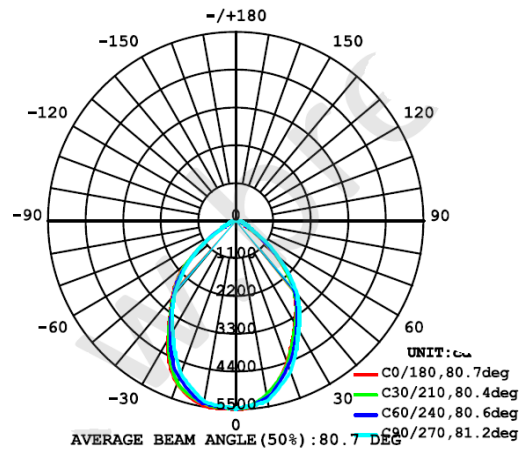

Newport G1 140lm/W

FEATURES

- Die Cast Aluminium Housing
- Injection Molded Polymer Lenses
- LED Type: Lumileds 3030
- Driver: Meanwell
- Beam Angle 80°
- Working Temperature Range: -15°C to 40°C
- Voltage: AC200-240V
- Power Factor: >0.95
- Colour Render Index (CRI): >RA80
- Full 5-year warranty

OPTIONS

- 0-10V or DALI Dimmable
- Available in optional CCT: 3000/4000/5700K
- Available in black, white or custom colour trims

MODEL NO	WATTAGE	EFFICACY (Lumens/Watt)	SIZE
AES-RK-GS60W-01-G1-R	60W	140	412mm W x 412mm L x 102mm H
AES-RK-GS80W-01-G1-R	80W	140	412mm W x 412mm L x 102mm H
AES-RK-GS100W-01-G1-R	100W	140	412mm W x 412mm L x 102mm H
AES-RK-GS120W-01-G1-R	120W	140	412mm W x 412mm L x 102mm H
AES-RK-GS150W-01-G1-R	150W	140	412mm W x 412mm L x 102mm H
AES-RK-GS60W-01-G1-SM	60W	140	348mm W x 348mm L x 76mm H
AES-RK-GS80W-01-G1-SM	80W	140	348mm W x 348mm L x 76mm H
AES-RK-GS100W-01-G1-SM	100W	140	348mm W x 348mm L x 76mm H
AES-RK-GS120W-01-G1-SM	120W	140	348mm W x 348mm L x 76mm H
AES-RK-GS150W-01-G1-SM	150W	140	348mm W x 348mm L x 76mm H
AES-RK-GS60W-01-G1-P	60W	140	348mm W x 348mm L x 120mm H
AES-RK-GS80W-01-G1-P	80W	140	348mm W x 348mm L x 120mm H
AES-RK-GS100W-01-G1-P	100W	140	348mm W x 348mm L x 120mm H
AES-RK-GS120W-01-G1-P	120W	140	348mm W x 348mm L x 120mm H
AES-RK-GS150W-01-G1-P	150W	140	348mm W x 348mm L x 120mm H