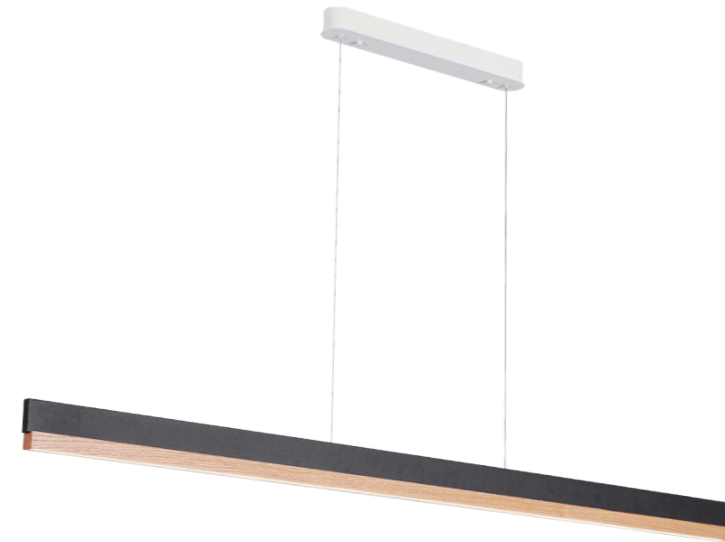

AES-32-MYCP-RING-WA
Dia 450/500/600/700/800mm
Walnut
LED 20W/24W/40W/50W/60W

AES-32-MYCP-DP-NA
Oak & Metal bar
L1200mm/1500mm/1800*W25*H60mm
LED 20W/24W28W