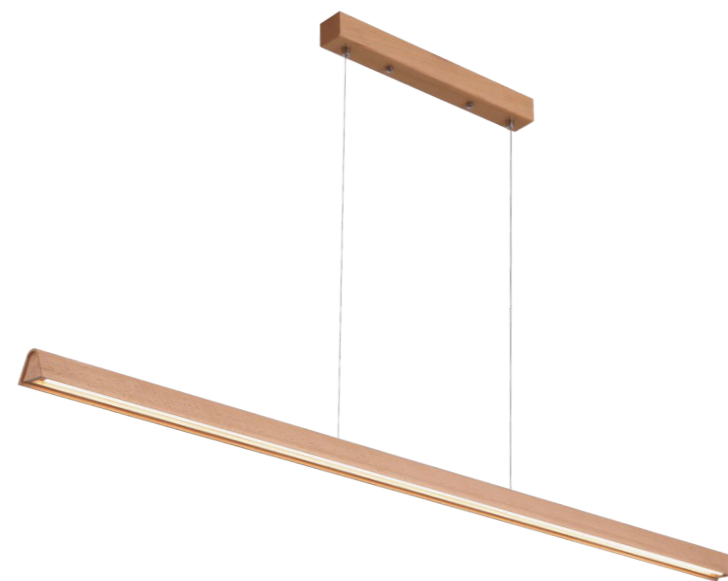

AES-32-MYCP-DP-WA
Walnut & Metal bar
L1200mm/1500mm/1800*W25*H60mm
LED 20W/24W28W