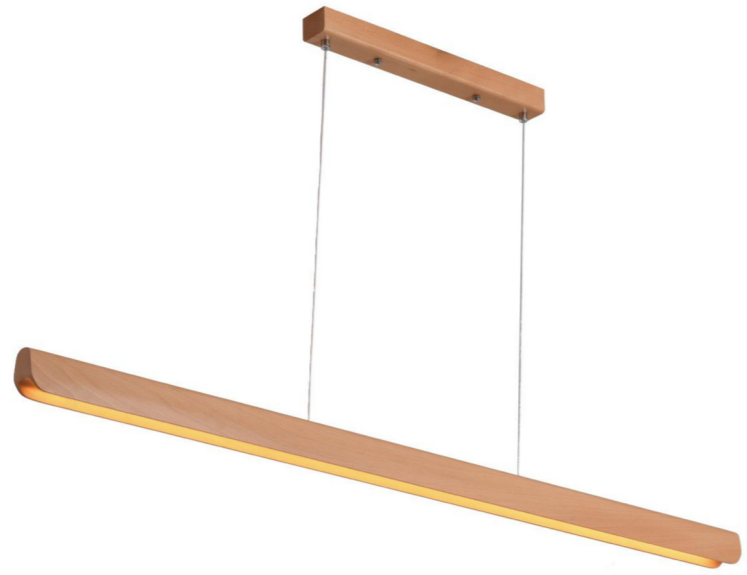

AES-32-MYCP-WP-WA
Walnut
L1200/1500/1800*W80*H45mm
LED 20W /24W/28W

AES-32-MYCP-YXT-NA
Beech
L1200/1500/1800*D50mm
LED 20W /24W/28W