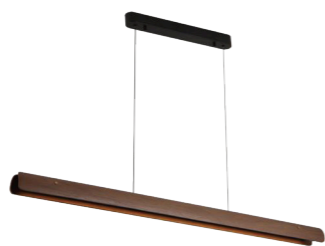

AES-32-MYCT-LYRA-WA
L550*W160*H55mm
Walnut
LED 4W

AES-32-MYCD-LYRA-WA
L1500*W220*H76mm
Walnut
LED 24W

AES-32-MYCW-LYRA-WA
L523*W76*H50mm
Walnut
LED 4W

AES-32-MYCP-LEDA-NA
L1200/1500/1800*W70*H55mm
Oak
LED 20W/24W/28W