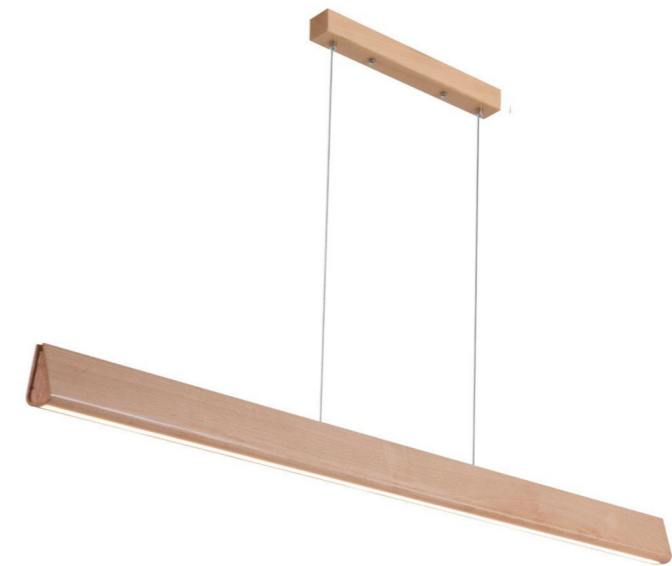

AES-32-MYCP-SQ-WA
Walnut
L1200mm/1500mm/1800*W40*H60mm
LED 20W/24W/28W