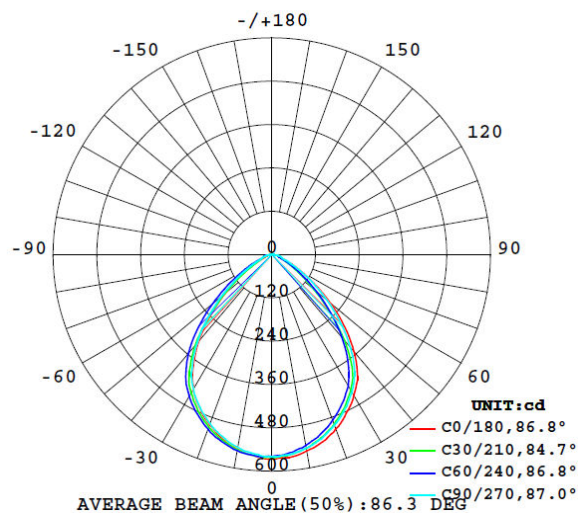

Yarra Series

FEATURES

- Aluminium Housing
- Frosted PMMA Lens
- LED Type: SMD 2835
- Driver: Archi Flicker-Free
- Beam Angle: 90°
- Colour Render Index (CRI): >RA80
- Working Temperature Range: -15°C to 40°C
- Voltage: AC220-240V
- Power Factor: >0.95

OPTIONS

- 0-10V, Triac or DALI Dimmable
- Available in optional CCT: 2700/3000/4000/5000/5700K
- Available in 100 or 110 Lumens/W
- Available in black, white or custom colour trims

MODEL NO	WATTAGE	EFFICACY (Lumens/Watt)	SIZE	CUTOUT
AES-PS-DL8A63-8W	8W	100	115mmØ x 48mmH	100-105mmØ
AES-PS-DL8A63-8W	8W	110	115mmØ x 48mmH	100-105mmØ
AES-PS-DL12A64-12W	12W	100	145mmØ x 54mmH	130-135mmØ
AES-PS-DL12A64-12W	12W	110	145mmØ x 54mmH	130-135mmØ
AES-PS-DL15A66-15W	15W	100	160mmØ x 60mmH	145-150mmØ
AES-PS-DL15A66-15W	15W	110	160mmØ x 60mmH	145-150mmØ
AES-PS-DL20A66-20W	20W	100	190mmØ x 60mmH	170-180mmØ
AES-PS-DL20A66-20W	20W	110	190mmØ x 60mmH	170-180mmØ
AES-PS-DL30A68-30W	30W	100	230mmØ x 75mmH	205-215mmØ
AES-PS-DL30A68-30W	30W	110	230mmØ x 75mmH	205-215mmØ