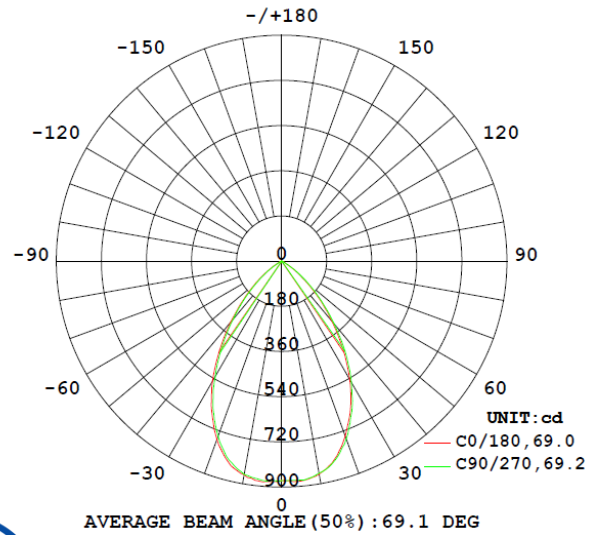

Temple Series

FEATURES

- Aluminium Housing
- PMMA Lens
- LED Type: Philips SMD 2835
- Driver: Archi Flicker-Free
- Beam Angle 70°
- Working Temperature Range: -15°C to 40°C
- Voltage: AC220-240V
- Power Factor: >0.90
- Colour Render Index (CRI): >RA80

OPTIONS

- 0-10V, Triac or DALI Dimmable
- Available in optional CCT: 2700/3000/4000/5000/5700K
- Available in black, white or custom colour trims

MODEL NO	WATTAGE	EFFICACY (Lumens/Watt)	SIZE	CUTOUT
AES-PS-DL8A153-8W	8W	80	110mmØ x 68mmH	90mmØ
AES-PS-DL8A153-8W	8W	90	110mmØ x 68mmH	90mmØ
AES-PS-DL10A153-10W	10W	80	110mmØ x 68mmH	90mmØ
AES-PS-DL10A153-10W	10W	90	110mmØ x 68mmH	90mmØ
AES-PS-DL15A154-15W	15W	80	140mmØ x 68mmH	120mmØ
AES-PS-DL15A154-15W	15W	90	140mmØ x 68mmH	120mmØ
AES-PS-DL30A156-30W	30W	80	180mmØ x 90mmH	150mmØ
AES-PS-DL30A156-30W	30W	90	180mmØ x 90mmH	150mmØ
AES-PS-DL40WA158-40W	40W	80	230mmØ x 120mmH	200mmØ
AES-PS-DL40WA158-40W	40W	90	230mmØ x 120mmH	200mmØ