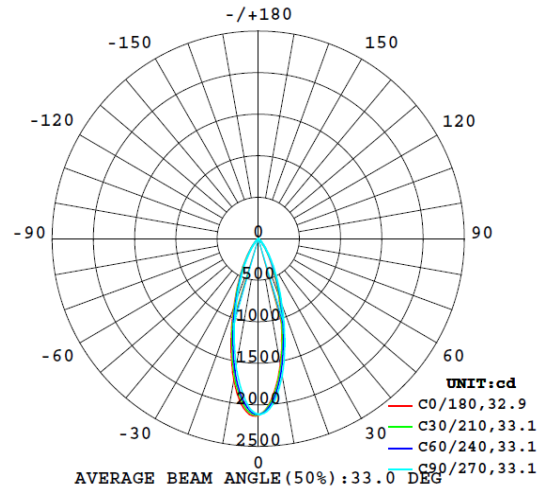

Spring Series

FEATURES

- Die-Cast Aluminium Housing
- PMMA Lens
- LED Type: Citizen/Luminous COB
- Driver: Archi Flicker-Free
- Working Temperature Range: -15°C to 40°C
- Voltage: AC220-240V
- Power Factor: >0.90

OPTIONS

- 0-10V, Triac or DALI Dimmable
- Available in optional CCT: 2700/3000/3500/4000/5000/5700K
- Colour Render Index (CRI): >RA83/92
- Beam angles of 15°, 24°, or 36° available
- Available in black, white or custom colour trims

MODEL NO	WATTAGE	EFFICACY (Lumens/Watt)	SIZE	CUTOUT
AES-PS-DL8C24A-8W	8W	80	89mmØ x 90mmH	75mmØ
AES-PS-DL12C24A-12W	12W	80	89mmØ x 90mmH	75mmØ
AES-PS-DL15C24A-15W	15W	80	108mmØ x 110mmH	85mmØ
AES-PS-DL18C24A-18W	18W	80	108mmØ x 110mmH	85mmØ

Please add additional suffix to end of the above Catalogue Number if these options are to be included.

2700K	2.7K	3000K	3K	3500K	3.5K
4000K	4K	5000K	5K	5700K	5.7K
0-10V Dimmable	0-10V	Triac Dimmable	TRI	DALI Dimmable	DALI
White Trim	WT	Black Trim	BT	Custom Colour Trim	CT
Beam Angle 15°	15°	Beam Angle 24°	24°	Beam Angle 36°	36°
CRI >RA83	CRI83	CRI >RA92	CRI92		

AES
Australian EcoTech Solutions

A: 1/123 Merrindale Drive, Croydon South VIC 3136
P: (03) 8761 6734
E: sales@ausecotech.com.au
W: www.ausecotech.com.au

RoHS