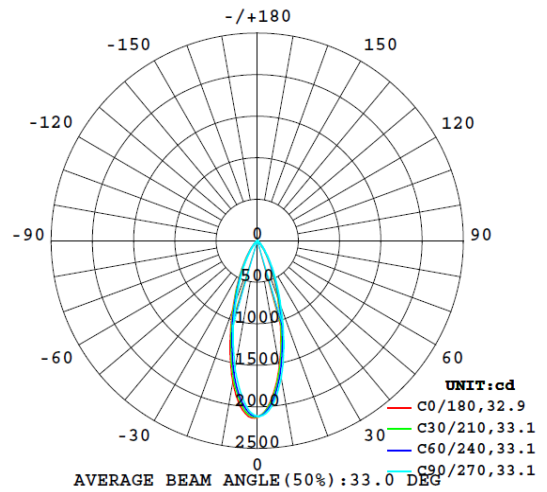

Selby Series

FEATURES

- Die-Cast Aluminium Housing
- PMMA Lens
- LED Type: Citizen/Luminous COB
- Driver: Archi Flicker-Free
- Working Temperature Range: -15°C to 40°C
- Voltage: AC220-240V
- Power Factor: >0.90

OPTIONS

- 0-10V, Triac or DALI Dimmable
- Available in optional CCT: 2700/3000/3500/4000/5000/5700K
- Colour Render Index (CRI): >RA83/92
- Beam angles of 15°, 24°, or 36° available
- Available in black, white or custom colour trims

MODEL NO	WATTAGE	EFFICACY (Lumens/Watt)	SIZE	CUTOUT
AES-PS-DL8C24B-8W	8W	80	83mmØ x 95mmH	72mmØ
AES-PS-DL12C24B-12W	12W	80	83mmØ x 95mmH	72mmØ
AES-PS-DL15C24B-15W	15W	80	95mmØ x 116mmH	85mmØ
AES-PS-DL18C24B-18W	18W	80	95mmØ x 116mmH	85mmØ