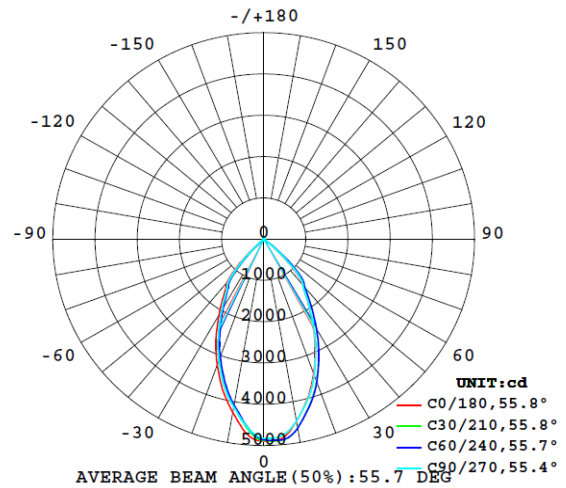

Ring Series

FEATURES

- Aluminium Housing
- Glass Lens
- LED Type: Citizen COB
- Driver: Archi Flicker-Free
- Colour Render Index (CRI): >RA80
- Working Temperature Range: -15°C to 40°C
- Voltage: AC220-240V
- Power Factor: >0.95

OPTIONS

- 0-10V, Triac or DALI Dimmable
- Beam angles of 24°, 40° or 60° available
- Available in optional CCT: 2700/3000/3500/4000/5000/5700K
- Available in 100 or 110 Lumens/W
- Available in black, white or custom colour trims

MODEL NO	WATTAGE	EFFICACY (Lumens/Watt)	SIZE	CUTOUT
AES-PS-DL15W-2	15W	100	119mmØ x 103mmH	90mmØ
AES-PS-DL15W-2	15W	110	119mmØ x 103mmH	90mmØ
AES-PS-DL20W-2	20W	100	142mmØ x 118mmH	110mmØ
AES-PS-DL20W-2	20W	110	142mmØ x 118mmH	110mmØ
AES-PS-DL30W-2	30W	100	142mmØ x 118mmH	110mmØ
AES-PS-DL30W-2	30W	110	142mmØ x 118mmH	110mmØ
AES-PS-DL40W-2	40W	100	180mmØ x 130mmH	145mmØ
AES-PS-DL40W-2	40W	110	180mmØ x 130mmH	145mmØ

Please add additional suffix to end of the above Catalogue Number if these options are to be included.

2700K	2.7K	3000K	3K	3500K	3.5K
4000K	4K	5000K	5K	5700K	5.7K
0-10V Dimmable	0-10V	Triac Dimmable	TRI	DALI Dimmable	DALI
White Trim	WT	Black Trim	BT	Custom Colour Trim	CT
Beam Angle 24°	24°	Beam Angle 40°	40°	Beam Angle 60°	60°

AES
Australian EcoTech Solutions

A: 1/123 Merrindale Drive, Croydon South VIC 3136
P: (03) 8761 6734
E: sales@ausecotech.com.au
W: www.ausecotech.com.au

RoHS