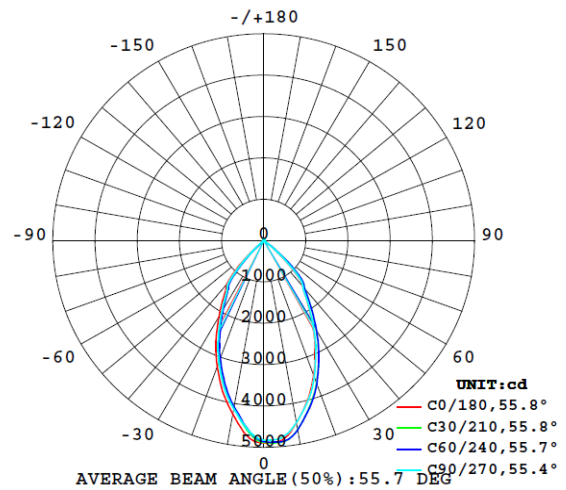

Montrose Series

FEATURES

- Die-Cast Aluminium Housing
- PMMA Lens
- LED Type: Citizen/Bridgelux COB
- Driver: Archi Flicker-Free
- Working Temperature Range: -15°C to 40°C
- Voltage: AC220-240V
- Power Factor: >0.90

OPTIONS

- 0-10V, Triac or DALI Dimmable
- Available in optional CCT: 2700/3000/4000/5000K
- Colour Render Index (CRI): >RA83/92
- Beam angles of 36° or 60° available
- Available in black, white or custom colour trims

MODEL NO	WATTAGE	EFFICACY (Lumens/Watt)	SIZE	CUTOUT
AES-PS-DL8C12-IP65-8W	8W	80	87mmØ x 58mmH	75mmØ
AES-PS-DL12C12-IP65-12W	12W	80	110mmØ x 67mmH	100mmØ
AES-PS-DL15C12-IP65-15W	15W	80	130mmØ x 75mmH	115mmØ
AES-PS-DL20C12-IP65-20W	20W	80	160mmØ x 84mmH	140mmØ
AES-PS-DL30C12-IP65-30W	30W	80	190mmØ x 98mmH	170mmØ
AES-PS-DL40C12-IP65-40W	40W	80	225mmØ x 115mmH	200mmØ

Please add additional suffix to end of the above Catalogue Number if these options are to be included.

2700K	2.7K	3000K	3K	4000K	4K
5000K	5K	0-10V Dimmable	0-10V	Triac Dimmable	TRI
DALI Dimmable	DALI	White Trim	WT	Black Trim	BT
Custom Colour Trim	CT	Beam Angle 36°	36°	Beam Angle 60°	60°
CRI >RA83	CRI83	CRI >RA92	CRI92		

AES
Australian EcoTech Solutions

A: 1/123 Merrindale Drive, Croydon South VIC 3136
P: (03) 8761 6734
E: sales@ausecotech.com.au
W: www.ausecotech.com.au

RoHS