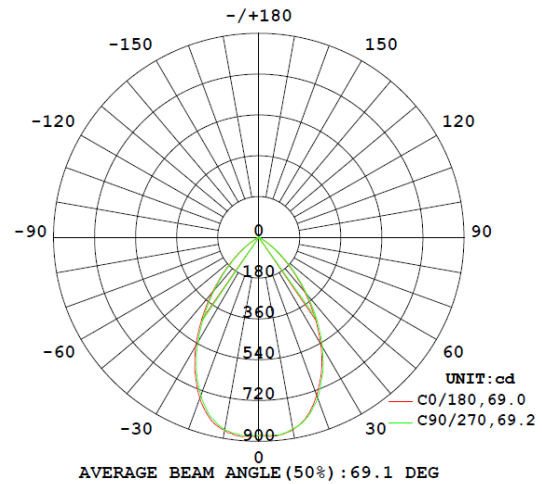

Laura Series

**CEILING
RECESSED**

FEATURES

- Die-Cast Aluminium Housing
- PMMA Lens
- LED Type: SMD 2835
- Driver: Archi Flicker-Free
- Beam Angle: 70°
- Power Factor: >0.90
- Colour Render Index (CRI): >RA80
- Working Temperature Range: -15°C to 40°C
- Voltage: AC220-240V

OPTIONS

- 0-10V, Triac or DALI Dimmable
- Available in optional CCT: 2700/3000/4000/5000/5700K
- Reflector available in white/black/silver
- Available in black, white or custom colour trims

MODEL NO	WATTAGE	EFFICACY (Lumens/Watt)	SIZE	CUTOUT
AES-PS-DL10A94-10W	10W	90	135mmØ x 66mmH	115-120mmØ
AES-PS-DL15A94-15W	15W	90	135mmØ x 66mmH	115-120mmØ
AES-PS-DL20A96-20W	20W	90	190mmØ x 90mmH	165-175mmØ
AES-PS-DL30A96-30W	30W	90	190mmØ x 90mmH	165-175mmØ
AES-PS-DL30WA98-30W	30W	90	224mmØ x 98mmH	195-210mmØ

Please add additional suffix to end of the above Catalogue Number if these options are to be included.

2700K	2.7K	3000K	3K	4000K	4K
5000K	5K	5700K	5.7K	0-10V Dimmable	0-10V
Triac Dimmable	TRI	DALI Dimmable	DALI	White Reflector	WR
Black Reflector	BR	Silver Reflector	SR	White Trim	WT
Black Trim	BT	Custom Colour Trim	CT		

AES
Australian EcoTech Solutions

A: 1/123 Merrindale Drive, Croydon South VIC 3136
P: (03) 8761 6734
E: sales@ausecotech.com.au
W: www.ausecotech.com.au

RoHS