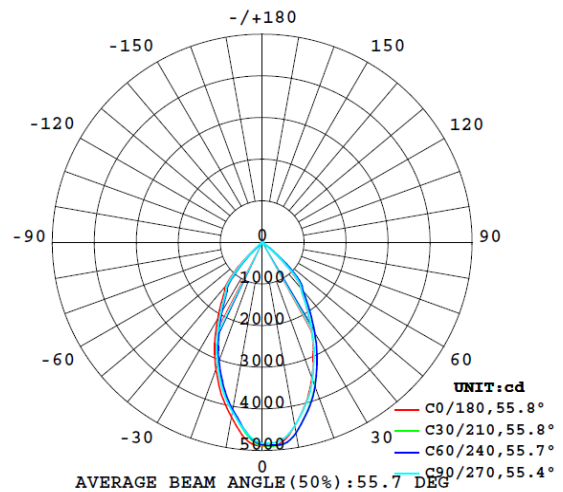

Emerald Series

FEATURES

- Aluminium Housing
- Glass Lens
- LED Type: Citizen COB
- Driver: Archi Flicker-Free
- Beam Angle: 60°
- Colour Render Index (CRI): >RA83
- Working Temperature Range: -15°C to 40°C
- Voltage: AC220-240V
- Power Factor: >0.95

OPTIONS

- 0-10V, Triac or DALI Dimmable
- Available in optional CCT: 2700/3000/3500/4000/5000/5700K
- Available in 100 or 110 Lumens/W
- Available in black, white or custom colour trims

MODEL NO	WATTAGE	EFFICACY (Lumens/Watt)	SIZE	CUTOUT
AES-PS-DL12W-3"	12W	100	110mmØ x 53mmH	95mmØ
AES-PS-DL12W-3"	12W	110	110mmØ x 53mmH	95mmØ
AES-PS-DL15W-4"	15W	100	145mmØ x 69mmH	130mmØ
AES-PS-DL15W-4"	15W	110	145mmØ x 69mmH	130mmØ
AES-PS-DL20W-4"	20W	100	145mmØ x 69mmH	130mmØ
AES-PS-DL20W-4"	20W	110	145mmØ x 69mmH	130mmØ