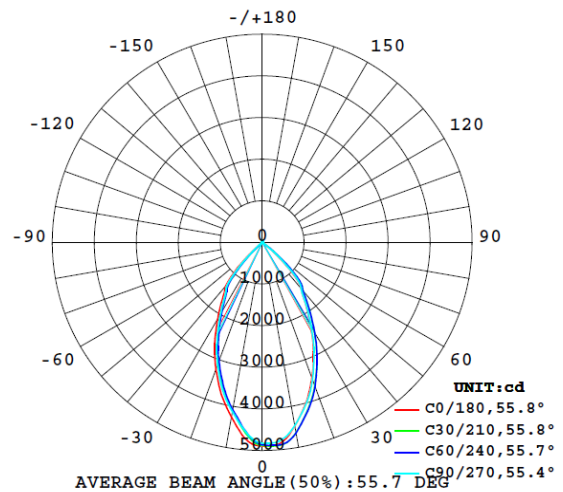

Emerald Large Series

FEATURES

- Aluminium Housing
- Glass Lens
- LED Type: Citizen COB
- Driver: Archi Flicker-Free/ Boke
- Beam Angle: 60°
- Colour Render Index (CRI): >RA83
- Working Temperature Range: -15°C to 40°C
- Voltage: AC220-240V
- Power Factor: >0.95

OPTIONS

- 0-10V, Triac or DALI Dimmable
- Available in optional CCT: 2700/3000/3500/4000/5000/5700K
- Available in 100 or 110 Lumens/W
- Available in black, white or custom colour trims

MODEL NO	WATTAGE	EFFICACY (Lumens/Watt)	SIZE	CUTOUT
AES-PS-DL20W-6"	20W	100	190mmØ x 86mmH	170mmØ
AES-PS-DL20W-6"	20W	110	190mmØ x 86mmH	170mmØ
AES-PS-DL30W-6"	30W	100	190mmØ x 86mmH	170mmØ
AES-PS-DL30W-6"	30W	110	190mmØ x 86mmH	170mmØ
AES-PS-DL30W-8"	30W	100	230mmØ x 99mmH	210mmØ
AES-PS-DL30W-8"	30W	110	230mmØ x 99mmH	210mmØ
AES-PS-DL40W-8"	40W	100	230mmØ x 99mmH	210mmØ
AES-PS-DL40W-8"	40W	110	230mmØ x 99mmH	210mmØ
AES-PS-DL50W-8"	50W	100	230mmØ x 99mmH	210mmØ
AES-PS-DL50W-8"	50W	110	230mmØ x 99mmH	210mmØ