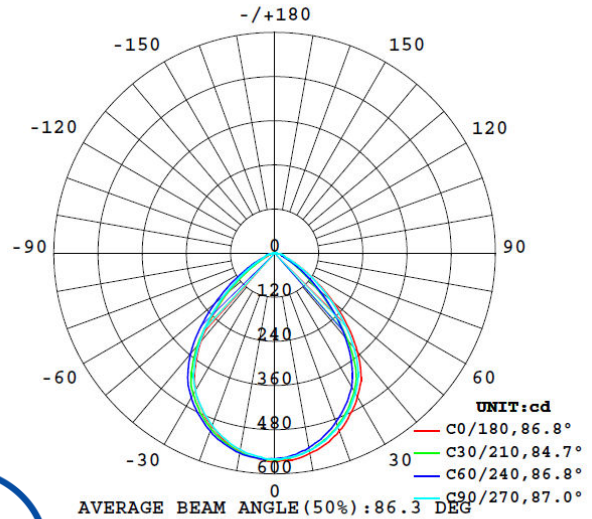

## FEATURES

- Aluminium Housing
- Glass Lens
- LED Type: Osram/Philip 3030 SMD
- Driver: Archi Flicker-Free
- Beam Angle 90°
- Working Temperature Range: -15°C to 40°C
- Voltage: AC220-240V
- Power Factor: >0.90
- Colour Render Index (CRI): >RA83

## OPTIONS

- 0-10V, Triac or DALI Dimmable
- Available in optional CCT: 2700/3000/4000/5000/5700K
- Available in black, white or custom colour trims

MODEL NO	WATTAGE	EFFICACY (Lumens/Watt)	SIZE	CUTOUT
AES-PS-DL12A163-12W	12W	110	110mmØ x 53mmH	95mmØ
AES-PS-DL15A164-15W	15W	110	145mmØ x 69mmH	125-130mmØ
AES-PS-DL20A164-20W	20W	110	145mmØ x 69mmH	125-130mmØ