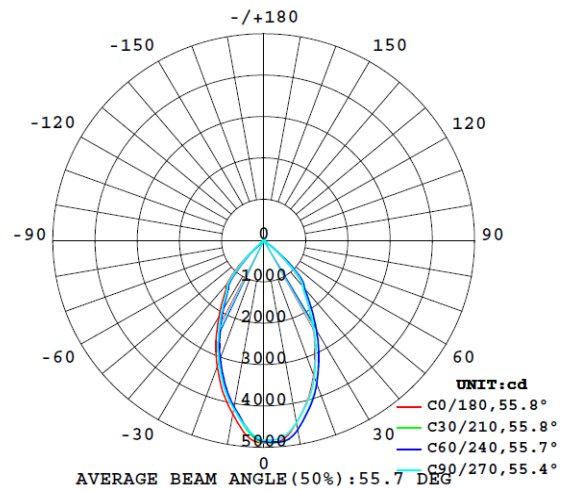

Clyde Series

FEATURES

- Aluminium Housing
- Glass Lens
- LED Type: Citizen COB
- Driver: Archi Flicker-Free
- Colour Render Index (CRI): >RA80
- Working Temperature Range: -15°C to 40°C
- Voltage: AC220-240V
- Power Factor: >0.95

OPTIONS

- 0-10V, Triac or DALI Dimmable
- Beam angles of 24°, 40° or 60° available
- Available in optional CCT: 2700/3000/3500/4000/5000/5700K
- Available in 100 or 110 Lumens/W
- Available in black, white or custom colour trims

MODEL NO	WATTAGE	EFFICACY (Lumens/Watt)	SIZE	CUTOUT
AES-PS-DL10W-7	10W	100	95mmØ x 102mmH	75mmØ
AES-PS-DL10W-7	10W	110	95mmØ x 102mmH	75mmØ
AES-PS-DL12W-7	12W	100	115mmØ x 116mmH	95mmØ
AES-PS-DL12W-7	12W	110	115mmØ x 116mmH	95mmØ
AES-PS-DL20W-7	20W	100	142mmØ x 101mmH	125mmØ
AES-PS-DL20W-7	20W	110	142mmØ x 101mmH	125mmØ
AES-PS-DL30W-7	30W	100	160mmØ x 133mmH	140mmØ
AES-PS-DL30W-7	30W	110	160mmØ x 133mmH	140mmØ
AES-PS-DL40W-7	40W	100	160mmØ x 133mmH	140mmØ
AES-PS-DL40W-7	40W	110	160mmØ x 133mmH	140mmØ

Please add additional suffix to end of the above Catalogue Number if these options are to be included.

2700K	2.7K	3000K	3K	3500K	3.5K
4000K	4K	5000K	5K	5700K	5.7K
0-10V Dimmable	0-10V	Triac Dimmable	TRI	DALI Dimmable	DALI
White Trim	WT	Black Trim	BT	Custom Colour Trim	CT
Beam Angle 24°	24°	Beam Angle 40°	40°	Beam Angle 60°	60°

AES
Australian EcoTech Solutions

A: 1/123 Merrindale Drive, Croydon South VIC 3136
P: (03) 8761 6734
E: sales@ausecotech.com.au
W: www.ausecotech.com.au

RoHS