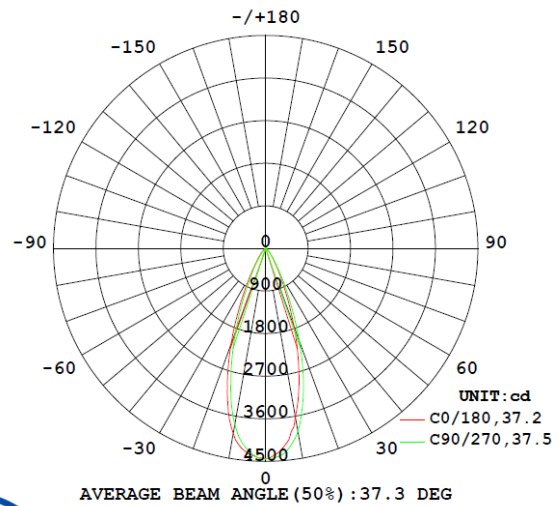

Bulleye Series

FEATURES

- Aluminium Housing
- PMMA Lens
- LED Type: Citizen COB
- Driver: Archi Flicker-Free
- Working Temperature Range: -15°C to 40°C
- Voltage: AC220-240V
- Power Factor: >0.90

OPTIONS

- 0-10V, Triac or DALI Dimmable
- Available in optional CCT: 2700/3000/3500/4000/5000/5700K
- Beam angles of 15°, 24° or 38° available
- Colour Render Index (CRI): >RA83/90/97
- Available in black, white or custom colour trims

MODEL NO	WATTAGE	EFFICACY (Lumens/Watt)	SIZE	CUTOUT
AES-PS-GDL12W	12W	100	90mmØ x 60mmH	75mmØ
AES-PS-GDL12W	12W	110	90mmØ x 60mmH	75mmØ
AES-PS-GDL15W	15W	100	102mmØ x 80mmH	90mmØ
AES-PS-GDL15W	15W	110	102mmØ x 80mmH	90mmØ
AES-PS-GDL20W	20W	100	125mmØ x 108mmH	110mmØ
AES-PS-GDL20W	20W	110	125mmØ x 108mmH	110mmØ
AES-PS-GDL25W	25W	100	140mmØ x 115mmH	125mmØ
AES-PS-GDL25W	25W	110	140mmØ x 115mmH	125mmØ

Please add additional suffix to end of the above Catalogue Number if these options are to be included.

2700K	2.7K	3000K	3K	3500K	3.5K
4000K	4K	5000K	5K	5700K	5.7K
0-10V Dimmable	0-10V	Triac Dimmable	TRI	DALI Dimmable	DALI
White Trim	WT	Black Trim	BT	Custom Colour Trim	CT
Beam Angle 15°	15°	Beam Angle 24°	24°	Beam Angle 38°	38°
CRI >RA83	CRI83	CRI >RA90	CRI90	CRI >RA97	CRI97

AES
Australian EcoTech Solutions

A: 1/123 Merrindale Drive, Croydon South VIC 3136
P: (03) 8761 6734
E: sales@ausecotech.com.au
W: www.ausecotech.com.au

RoHS