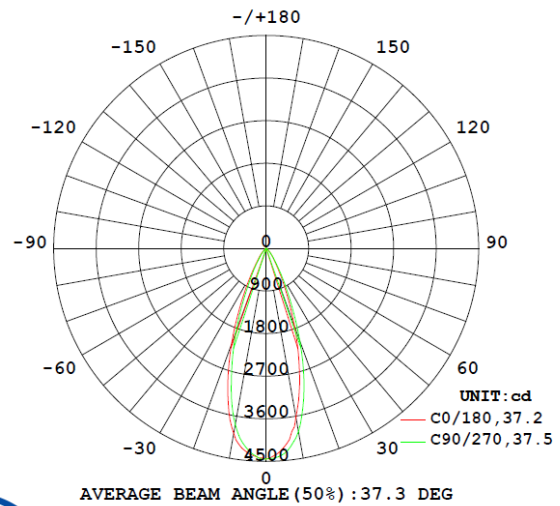

Bulleye Large Series

FEATURES

- Aluminium Housing
- PMMA Lens
- LED Type: Citizen COB
- Driver: Archi Flicker-Free/Boke
- Working Temperature Range: -15°C to 40°C
- Voltage: AC220-240V
- Power Factor: >0.90

OPTIONS

- 0-10V, Triac or DALI Dimmable
- Available in optional CCT: 2700/3000/3500/4000/5000/5700K
- Beam angles of 15°, 24° or 38° available
- Colour Render Index (CRI): >RA83/90/97
- Available in black, white or custom colour trims

MODEL NO	WATTAGE	EFFICACY (Lumens/Watt)	SIZE	CUTOUT
AES-PS-GDL30W	30W	100	160mmØ x 135mmH	145mmØ
AES-PS-GDL30W	30W	110	160mmØ x 135mmH	145mmØ
AES-PS-GDL40W	40W	100	190mmØ x 160mmH	175mmØ
AES-PS-GDL40W	40W	110	190mmØ x 160mmH	175mmØ
AES-PS-GDL50W	50W	100	190mmØ x 160mmH	175mmØ
AES-PS-GDL50W	50W	110	190mmØ x 160mmH	175mmØ