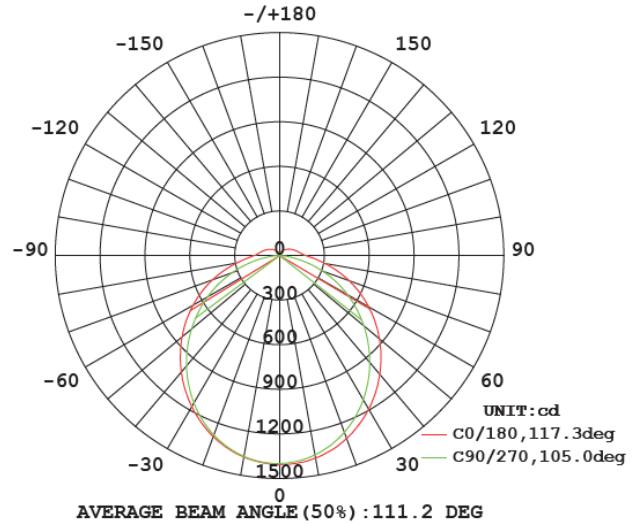

Wega Series 1800

FEATURES

- Aluminum Housing
- Polycarbonate Diffuser
- LED Type: SMD 2835
- Voltage: AC220-240V, 50Hz
- Power Factor: >0.95
- Colour Render Index (CRI): >RA80
- Beam Angle: 120°
- Working Temperature Range: -15°C to 50°C

OPTIONS

- DALI Dimmable
- Available in optional CCT: 3000/4000/5000/6000K
- Available in 125 or 140 Lumens/W
- Integral Sensor Available

MODEL NO	WATTAGE	EFFICACY (Lumens/Watt)	SIZE
AES-TP-WGF01-35W	35W	125	1800mmL x 55mmW x 59mmH
AES-TP-WGF01-35W	35W	140	1800mmL x 55mmW x 59mmH
AES-TP-WGF01-55W	55W	125	1800mmL x 55mmW x 59mmH
AES-TP-WGF01-55W	55W	140	1800mmL x 55mmW x 59mmH