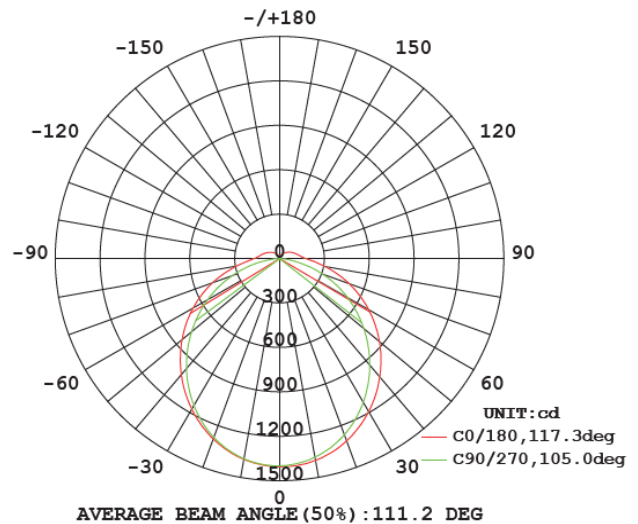

Wega Series 1500

FEATURES

- Aluminum Housing
- Polycarbonate Diffuser
- LED Type: SMD 2835
- Voltage: AC220-240V, 50Hz
- Power Factor: >0.95
- Colour Render Index (CRI): >RA80
- Beam Angle: 120°
- Working Temperature Range: -15°C to 50°C

OPTIONS

- DALI Dimmable
- Available in optional CCT: 3000/4000/5000/6000K
- Available in 125 or 140 Lumens/W
- Integral Sensor Available

MODEL NO	WATTAGE	EFFICACY (Lumens/Watt)	SIZE
AES-TP-WGF01-29W	29W	125	1500mmL x 55mmW x 59mmH
AES-TP-WGF01-29W	29W	140	1500mmL x 55mmW x 59mmH
AES-TP-WGF01-55W	55W	125	1500mmL x 55mmW x 59mmH
AES-TP-WGF01-55W	55W	140	1500mmL x 55mmW x 59mmH