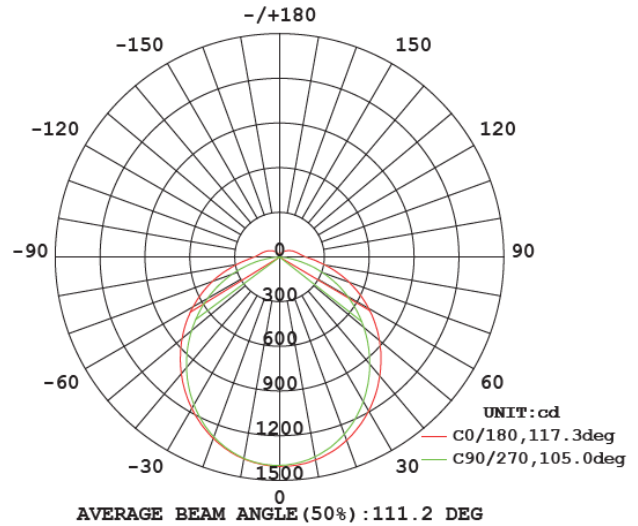

Wega Series 1200

FEATURES

- Aluminum Housing
- Polycarbonate Diffuser
- LED Type: SMD 2835
- Voltage: AC220-240V, 50Hz
- Power Factor: >0.95
- Colour Render Index (CRI): >RA80
- Beam Angle: 120°
- Working Temperature Range: -15°C to 50°C

OPTIONS

- DALI Dimmable
- Available in optional CCT: 3000/4000/5000/6000K
- Available in 125 or 140 Lumens/W
- Integral Sensor Available

MODEL NO	WATTAGE	EFFICACY (Lumens/Watt)	SIZE
AES-TP-WGF01-18W	18W	125	1200mmL x 55mmW x 59mmH
AES-TP-WGF01-18W	18W	140	1200mmL x 55mmW x 59mmH
AES-TP-WGF01-35W	35W	125	1200mmL x 55mmW x 59mmH
AES-TP-WGF01-35W	35W	140	1200mmL x 55mmW x 59mmH