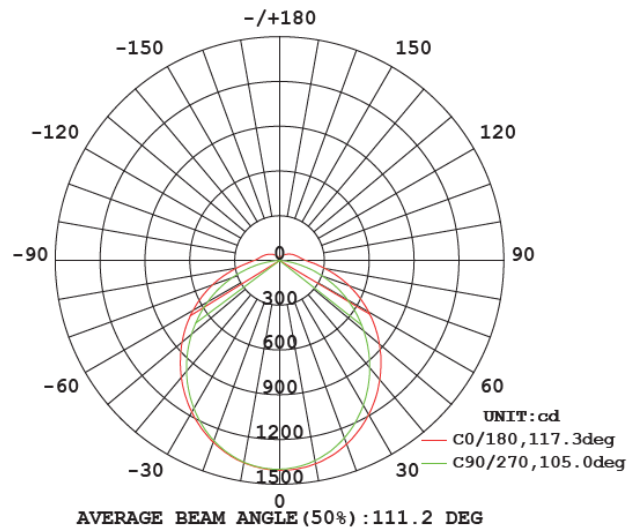

Prime TriProof Series 1500

FEATURES

- Aluminum Housing
- Polycarbonate Diffuser
- LED Type: SMD 2835
- Voltage: AC85-265V, 50/60Hz Hz
- **Single fitting - adjustable wattage**
- Power Factor: >0.90
- Colour Render Index (CRI): >RA80
- Beam Angle: 120°
- Working Temperature Range: -20°C to 45°C

MODEL NO	WATTAGE	EFFICACY (Lumens/Watt)	SIZE
AES-TP-40SN1-22/40W	22-40W	140	1500mmL x 84mmW x 73mmH
AES-TP-40SN1-22/40W	22-40W	160	1500mmL x 84mmW x 73mmH
AES-TP-60PN1-32/64W	32-60W	140	1500mmL x 84mmW x 73mmH
AES-TP-60PN1-32/64W	32-60W	160	1500mmL x 84mmW x 73mmH