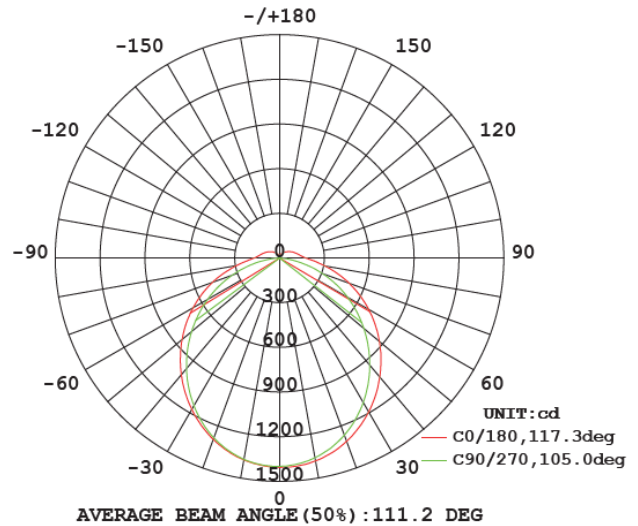

Prime TriProof Series 1200

FEATURES

- Aluminum Housing
- Polycarbonate Diffuser
- LED Type: SMD 2835
- Voltage: AC85-265V, 50/60Hz Hz
- **Single fitting - adjustable wattage**
- Power Factor: >0.90
- Colour Render Index (CRI): >RA80
- Beam Angle: 120°
- Working Temperature Range: -20°C to 45°C

MODEL NO	WATTAGE	EFFICACY (Lumens/Watt)	SIZE
AES-TP-40DN1-22/40W	22-40W	140	1200mmL x 84mmW x 73mmH
AES-TP-40PN1-22/40W	22-40W	160	1200mmL x 84mmW x 73mmH
AES-TP-60SN1-32/64W	32-60W	140	1200mmL x 84mmW x 73mmH
AES-TP-60PN1-32/64W	32-60W	160	1200mmL x 84mmW x 73mmH