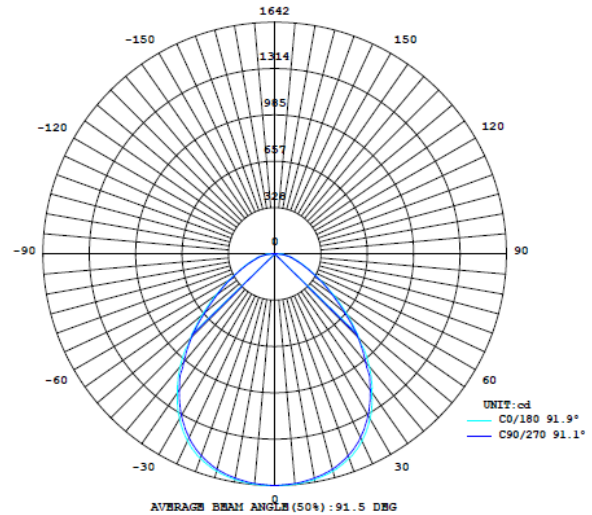

Lyle Sus 68x80

FEATURES

- Aluminium Housing
- Polycarbonate Diffuser
- LED Type: Samsung
- Driver: Phillips
- Voltage: AC85-265V, 50/60 Hz
- Power Factor: >0.95
- Colour Render Index (CRI): >RA80
- Beam Angle: 120°
- Working Temperature Range: -20°C to 45°C

OPTIONS

- 0-10V or DALI Dimmable
- Available in: 3000/3500/4000/5000K CCT
- Available in custom colours upon request
- Custom lengths & shapes available

MODEL NO	WATTAGE	EFFICACY (Lumens/Watt)	SIZE
AES-LY-6880-SUS-18W	18W/Meter	80	Desired Length x 68mmW x 80mmH
AES-LY-6880-SUS-28W	28W/Meter	80	Desired Length x 68mmW x 80mmH
AES-LY-6880-SUS-38W	38W/Meter	80	Desired Length x 68mmW x 80mmH