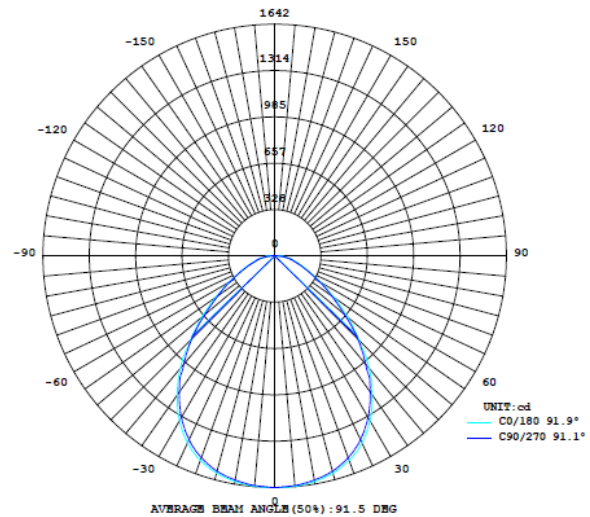

Lyle Shape Sus 50x80

FEATURES

- Aluminium Housing
- Polycarbonate Diffuser
- LED Type: Samsung
- Driver: Phillips
- Voltage: AC85-265V, 50/60 Hz
- Power Factor: >0.95
- Colour Render Index (CRI): >RA80
- Beam Angle: 120°
- Working Temperature Range: -20°C to 45°C

OPTIONS

- 0-10V or DALI Dimmable
- Available in: 3000/3500/4000/5000K CCT
- Available in custom colours upon request
- Custom lengths, angles & shapes available

MODEL NO	WATTAGE	EFFICACY (Lumens/Watt)	SIZE
AES-LY-SH-5080-SUS-18W	18W/Meter	80	Desired Length x 50mmW x 80mmH
AES-LY-SH-5080-SUS-28W	28W/Meter	80	Desired Length x 50mmW x 80mmH
AES-LY-SH-5080-SUS-38W	38W/Meter	80	Desired Length x 50mmW x 80mmH