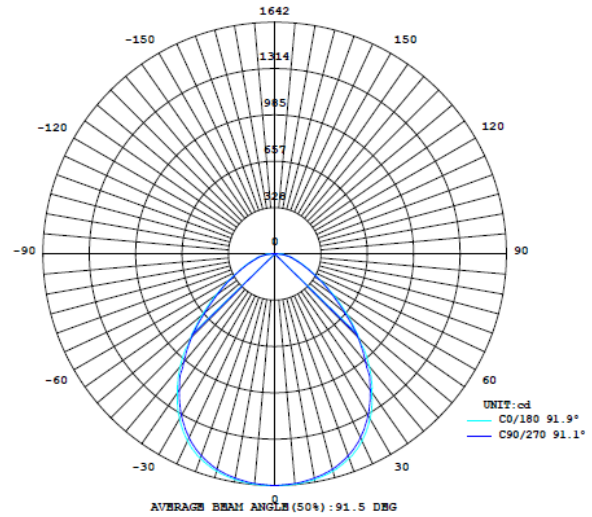

## FEATURES

- Aluminium Housing
- Polycarbonate Diffuser
- LED Type: Samsung
- Driver: Phillips
- Voltage: AC85-265V, 50/60 Hz
- Power Factor: >0.95
- Colour Render Index (CRI): >RA80
- Beam Angle: 120°
- Working Temperature Range: -20°C to 45°C

## OPTIONS

- 0-10V or DALI Dimmable
- Available in: 3000/3500/4000/5000K CCT
- Available in custom colours upon request
- Custom lengths, angles & shapes available

MODEL NO	WATTAGE	EFFICACY (Lumens/Watt)	SIZE
AES-LY-CUS-5080-SUS-18W	18W/Meter	80	Desired Length x 50mmW x 80mmH
AES-LY-CUS-5080-SUS-28W	28W/Meter	80	Desired Length x 50mmW x 80mmH
AES-LY-CUS-5080-SUS-38W	38W/Meter	80	Desired Length x 50mmW x 80mmH