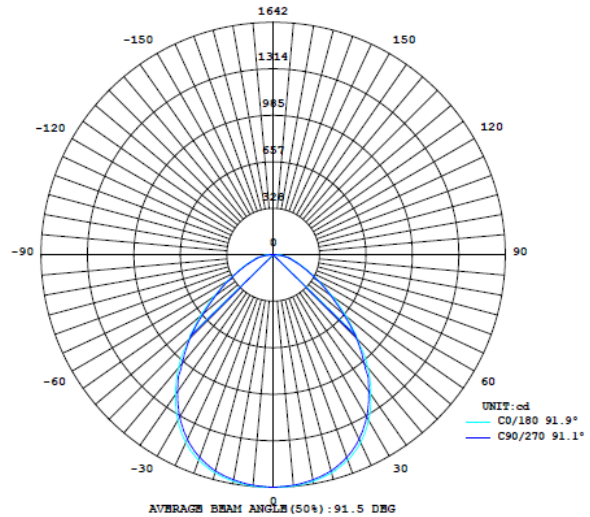

Lyle SM 68x80

**CEILING
MOUNT**

FEATURES

- Aluminium Housing
- Polycarbonate Diffuser
- LED Type: Samsung
- Driver: Phillips
- Voltage: AC85-265V, 50/60 Hz
- Power Factor: >0.95
- Colour Render Index (CRI): >RA80
- Beam Angle: 120°
- Working Temperature Range: -20°C to 45°C

OPTIONS

- 0-10V or DALI Dimmable
- Available in: 3000/3500/4000/5000K CCT
- Available in custom colours upon request
- Custom lengths & shapes available

MODEL NO	WATTAGE	EFFICACY (Lumens/Watt)	SIZE
AES-LY-6880-SM-18W	18W/Meter	80	Desired Length x 68mmW x 80mmH
AES-LY-6880-SM-28W	28W/Meter	80	Desired Length x 68mmW x 80mmH
AES-LY-6880-SM-38W	38W/Meter	80	Desired Length x 68mmW x 80mmH