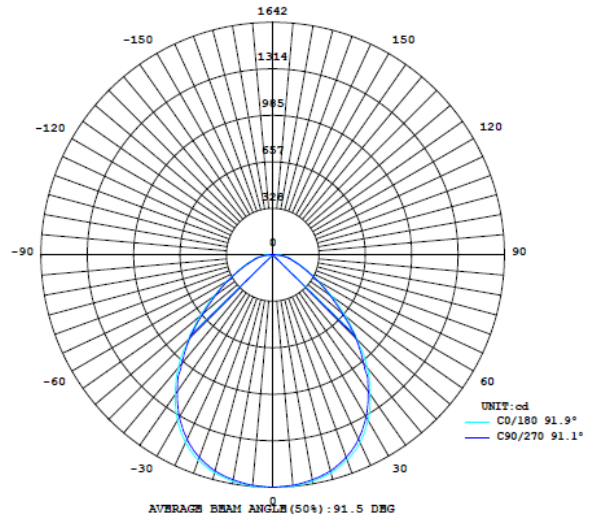

Lyle SM 55x40

**CEILING
MOUNT**

FEATURES

- Aluminium Housing
- Polycarbonate Diffuser
- LED Type: Samsung
- Driver: Phillips
- Voltage: AC85-265V, 50/60 Hz
- Power Factor: >0.95
- Colour Render Index (CRI): >RA80
- Beam Angle: 120°
- Working Temperature Range: -20°C to 45°C

OPTIONS

- 0-10V or DALI Dimmable
- Available in: 3000/3500/4000/5000K CCT
- Available in custom colours upon request
- Custom lengths & shapes available

MODEL NO	WATTAGE	EFFICACY (Lumens/Watt)	SIZE
AES-LY-5540-SM-18W	18W/Meter	80	Desired Length x 55mmW x 40mmH
AES-LY-5540-SM-28W	28W/Meter	80	Desired Length x 55mmW x 40mmH
AES-LY-5540-SM-38W	38W/Meter	80	Desired Length x 55mmW x 40mmH

Please add additional suffix to end of the above Catalogue Number if these options are to be included.

3000K	3K	3500K	3.5K	4000K	4K
5000K	5K	0-10V Dimmable	0-10V	DALI Dimmable	DALI
White Body	WH	Black Body	BL	Custom Colour	CUS

AES
Australian EcoTech Solutions

A: 1/123 Merrindale Drive, Croydon South VIC 3136
P: (03) 8761 6734
E: sales@ausecotech.com.au
W: www.ausecotech.com.au

RoHS