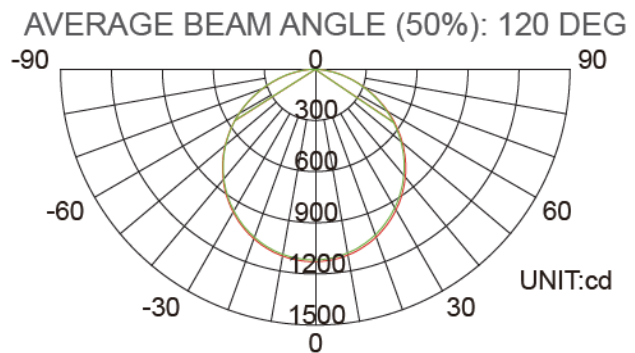

General Series 1500

FEATURES

- Steel Case
- Polycarbonate Diffuser
- LED Type: SMD 2835
- Voltage: AC200-240, 50Hz
- Power Factor: >0.95
- Colour Render Index (CRI): >RA80
- Beam Angle: 120°
- Working Temperature Range: -15°C to 50°C

OPTIONS

- 0-10V or DALI Dimmable
- Available in optional CCT: 3000/4000/5000/6000K
- Integral Sensor Available
- Available in 120 or 140 Lumens/W
- Emergency Componentry Available

MODEL NO	WATTAGE	EFFICACY (Lumens/Watt)	SIZE
AES-TP-GMF01-25W	25w	120	1500mmL x 152mmW x 77mmH
AES-TP-GMF01-25W	25w	140	1500mmL x 152mmW x 77mmH
AES-TP-GMF01-50W	50w	120	1500mmL x 152mmW x 77mmH
AES-TP-GMF01-50W	50w	140	1500mmL x 152mmW x 77mmH