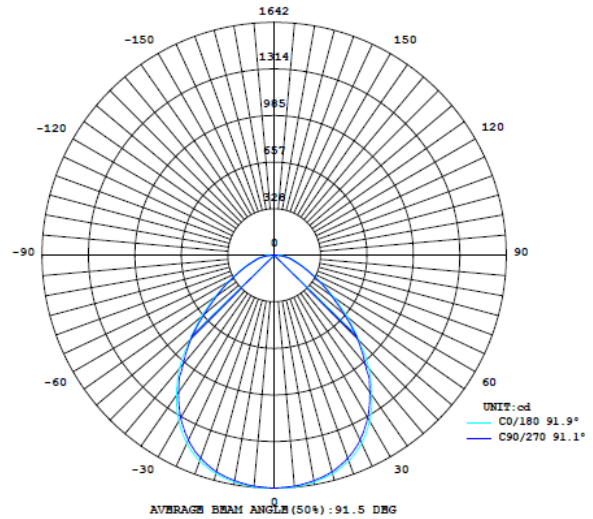

Belgrave IP65 1200x600

FEATURES

- Aluminium Alloy Frame
- PMMA Frosted Diffuser
- LED Type: SMD 2835
- Driver: BOKE
- T-Bar Recessed
- Power Factor: >0.90
- Colour Render Index (CRI): >RA80
- Beam Angle: 120°
- Working Temperature Range: -20°C to 45°C
- Voltage: AC85-265V

MODEL NO	WATTAGE	EFFICACY (Lumens/Watt)	SIZE
AES-PA-IP-B1260-18W	18W	100	1195mmL x 595mmW x 11.5mmH
AES-PA-IP-B1260-18W	18W	110	1195mmL x 595mmW x 11.5mmH
AES-PA-IP-B1260-25W	25W	100	1195mmL x 595mmW x 11.5mmH
AES-PA-IP-B1260-25W	25W	110	1195mmL x 595mmW x 11.5mmH
AES-PA-IP-B1260-30W	30W	100	1195mmL x 595mmW x 11.5mmH
AES-PA-IP-B1260-30W	30W	110	1195mmL x 595mmW x 11.5mmH
AES-PA-IP-B1260-40W	40W	100	1195mmL x 595mmW x 11.5mmH
AES-PA-IP-B1260-40W	40W	110	1195mmL x 595mmW x 11.5mmH