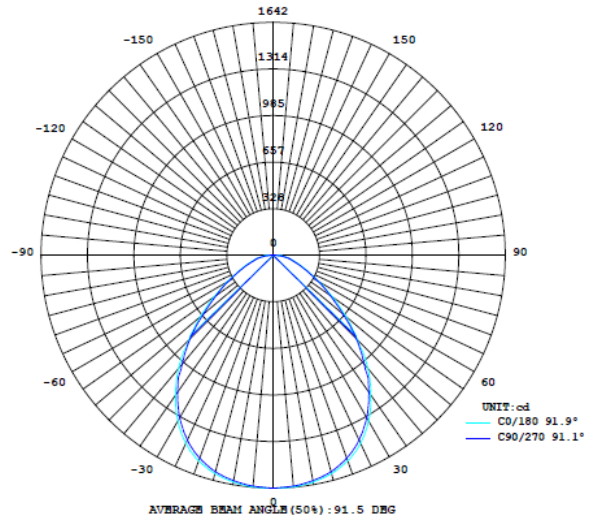

Belgrave 600x600

FEATURES

- Aluminium Alloy Frame
- PMMA Frosted Diffuser
- LED Type: SMD 2835
- Driver: BOKE
- T-Bar Recessed
- Power Factor: >0.90
- Colour Render Index (CRI): >RA80
- Beam Angle: 120°
- Working Temperature Range: -20°C to 45°C
- Voltage: AC85-265V

MODEL NO	WATTAGE	EFFICACY (Lumens/Watt)	SIZE
AES-PA-B6060-18W	18W	100	595mmL x 595mmW x 11.5mmH
AES-PA-B6060-18W	18W	110	595mmL x 595mmW x 11.5mmH
AES-PA-B6060-25W	25W	100	595mmL x 595mmW x 11.5mmH
AES-PA-B6060-25W	25W	110	595mmL x 595mmW x 11.5mmH
AES-PA-B6060-30W	30W	100	595mmL x 595mmW x 11.5mmH
AES-PA-B6060-30W	30W	110	595mmL x 595mmW x 11.5mmH
AES-PA-B6060-40W	40W	100	595mmL x 595mmW x 11.5mmH
AES-PA-B6060-40W	40W	110	595mmL x 595mmW x 11.5mmH