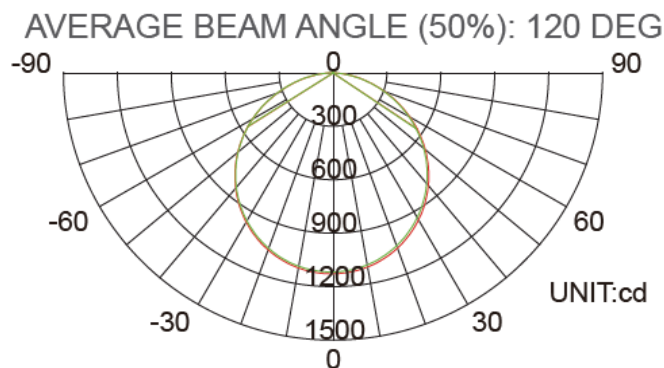

Arco Series 1500

FEATURES

- Steel Case
- Polycarbonate Diffuser
- LED Type: SMD 2835
- Voltage: AC200-240, 50Hz
- Power Factor: >0.95
- Colour Render Index (CRI): >RA80
- Beam Angle: 120°
- Working Temperature Range: -15°C to 50°C