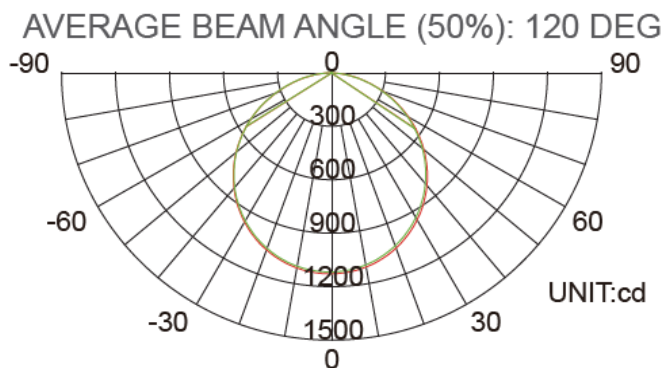

Arco Series 1200

FEATURES

- Steel Case
- Polycarbonate Diffuser
- LED Type: SMD 2835
- Voltage: AC200-240, 50Hz
- Power Factor: >0.95
- Colour Render Index (CRI): >RA80
- Beam Angle: 120°
- Working Temperature Range: -15°C to 50°C

OPTIONS

- 0-10V or DALI Dimmable
- Available in optional CCT: 3000/4000/5000/6000K
- Integral Sensor Available
- Available in 120 or 140 Lumens/W
- Emergency Componentry Available

MODEL NO	WATTAGE	EFFICACY (Lumens/Watt)	SIZE
AES-TP-AFF01-17W	17W	120	1200mmL x 215mmW x 77mmH
AES-TP-AFF01-17W	17W	140	1200mmL x 215mmW x 77mmH
AES-TP-AFF01-32W	32W	120	1200mmL x 215mmW x 77mmH
AES-TP-AFF01-32W	32W	140	1200mmL x 215mmW x 77mmH